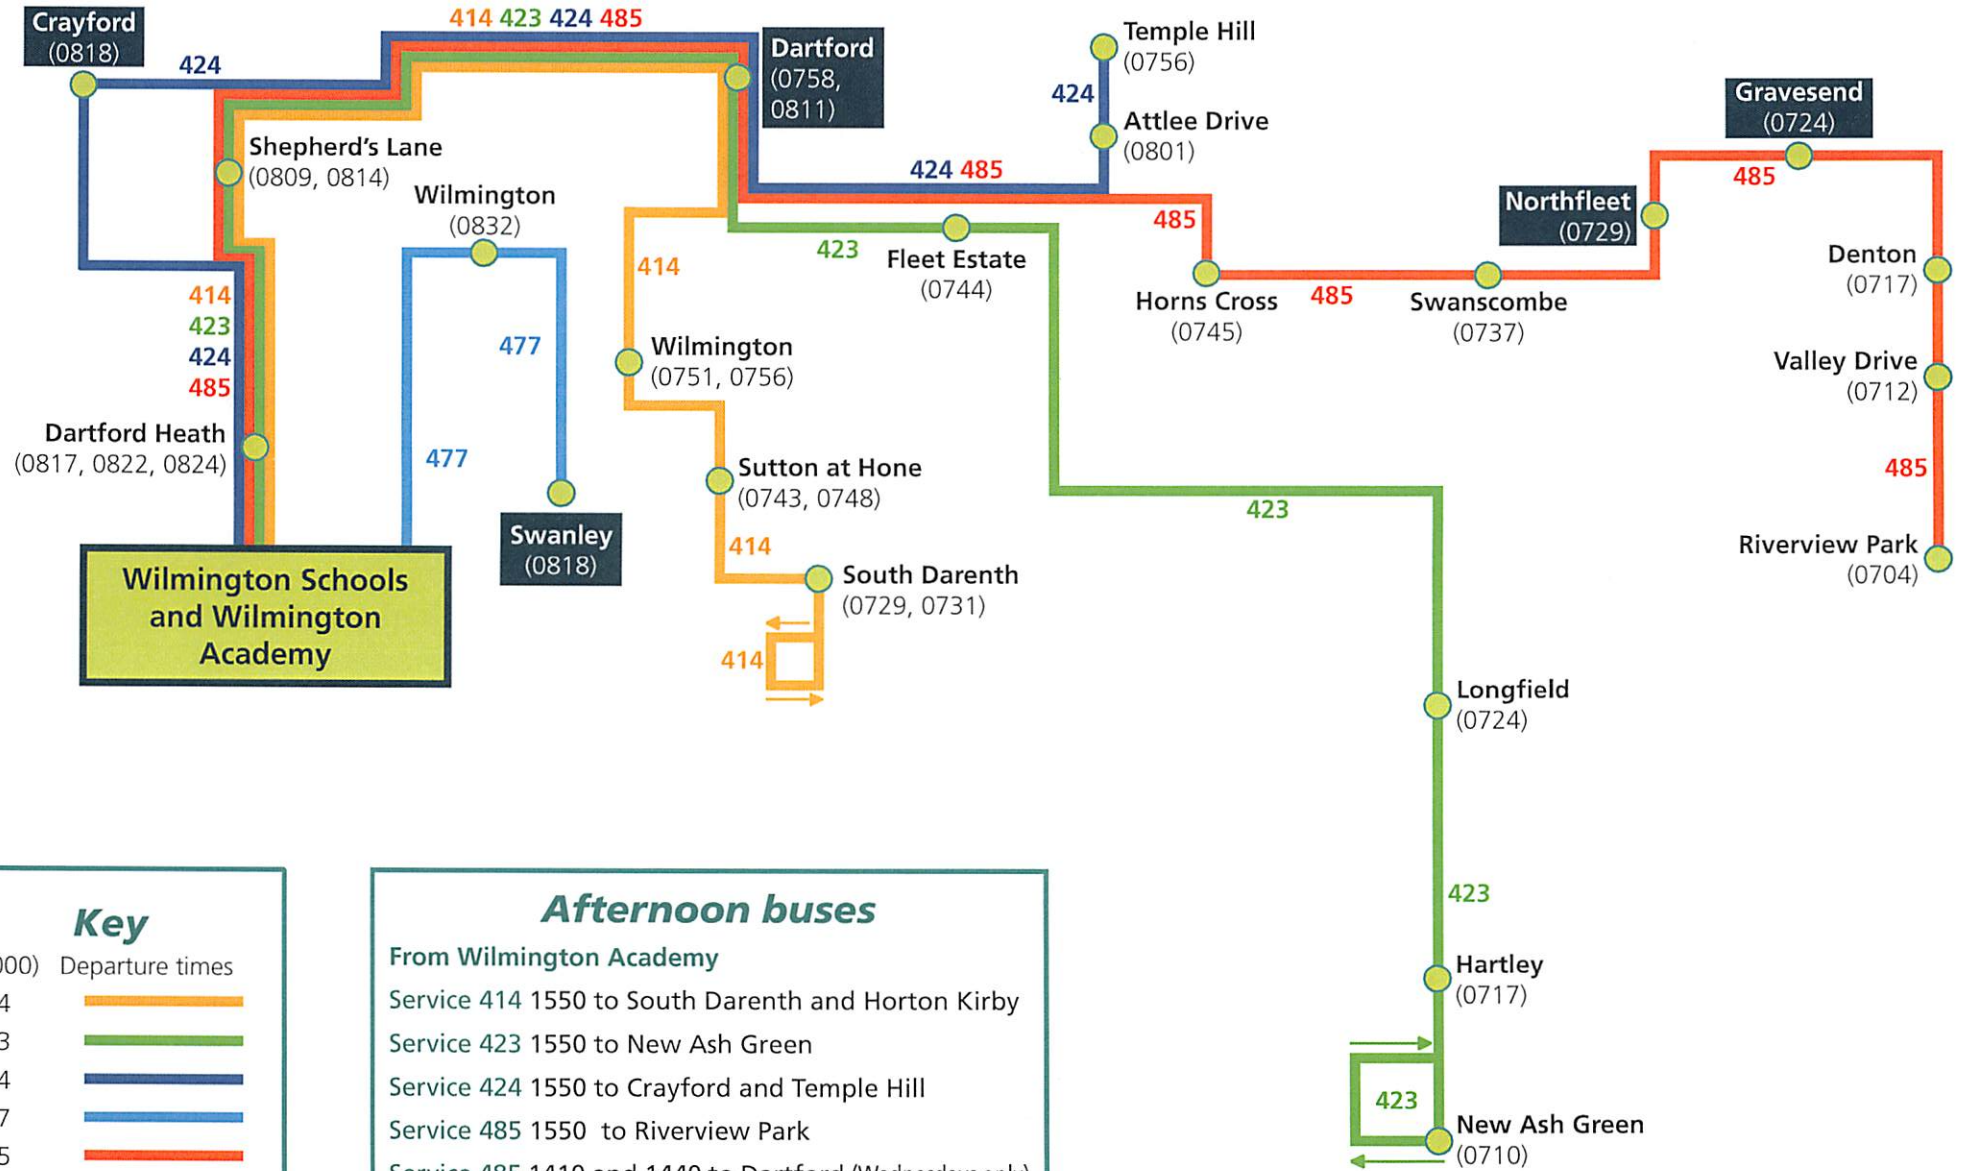

ARRIVA BUSES DIRECT TO *WILMINGTON SCHOOLS* and *WILMINGTON ACADEMY*

Key	
(0000)	Departure times
414	
423	
424	
477	
485	

Afternoon buses

From Wilmington Academy

- Service 414 1550 to South Darent and Horton Kirby
- Service 423 1550 to New Ash Green
- Service 424 1550 to Crayford and Temple Hill
- Service 485 1550 to Riverview Park
- Service 485 1410 and 1440 to Dartford (Wednesdays only)