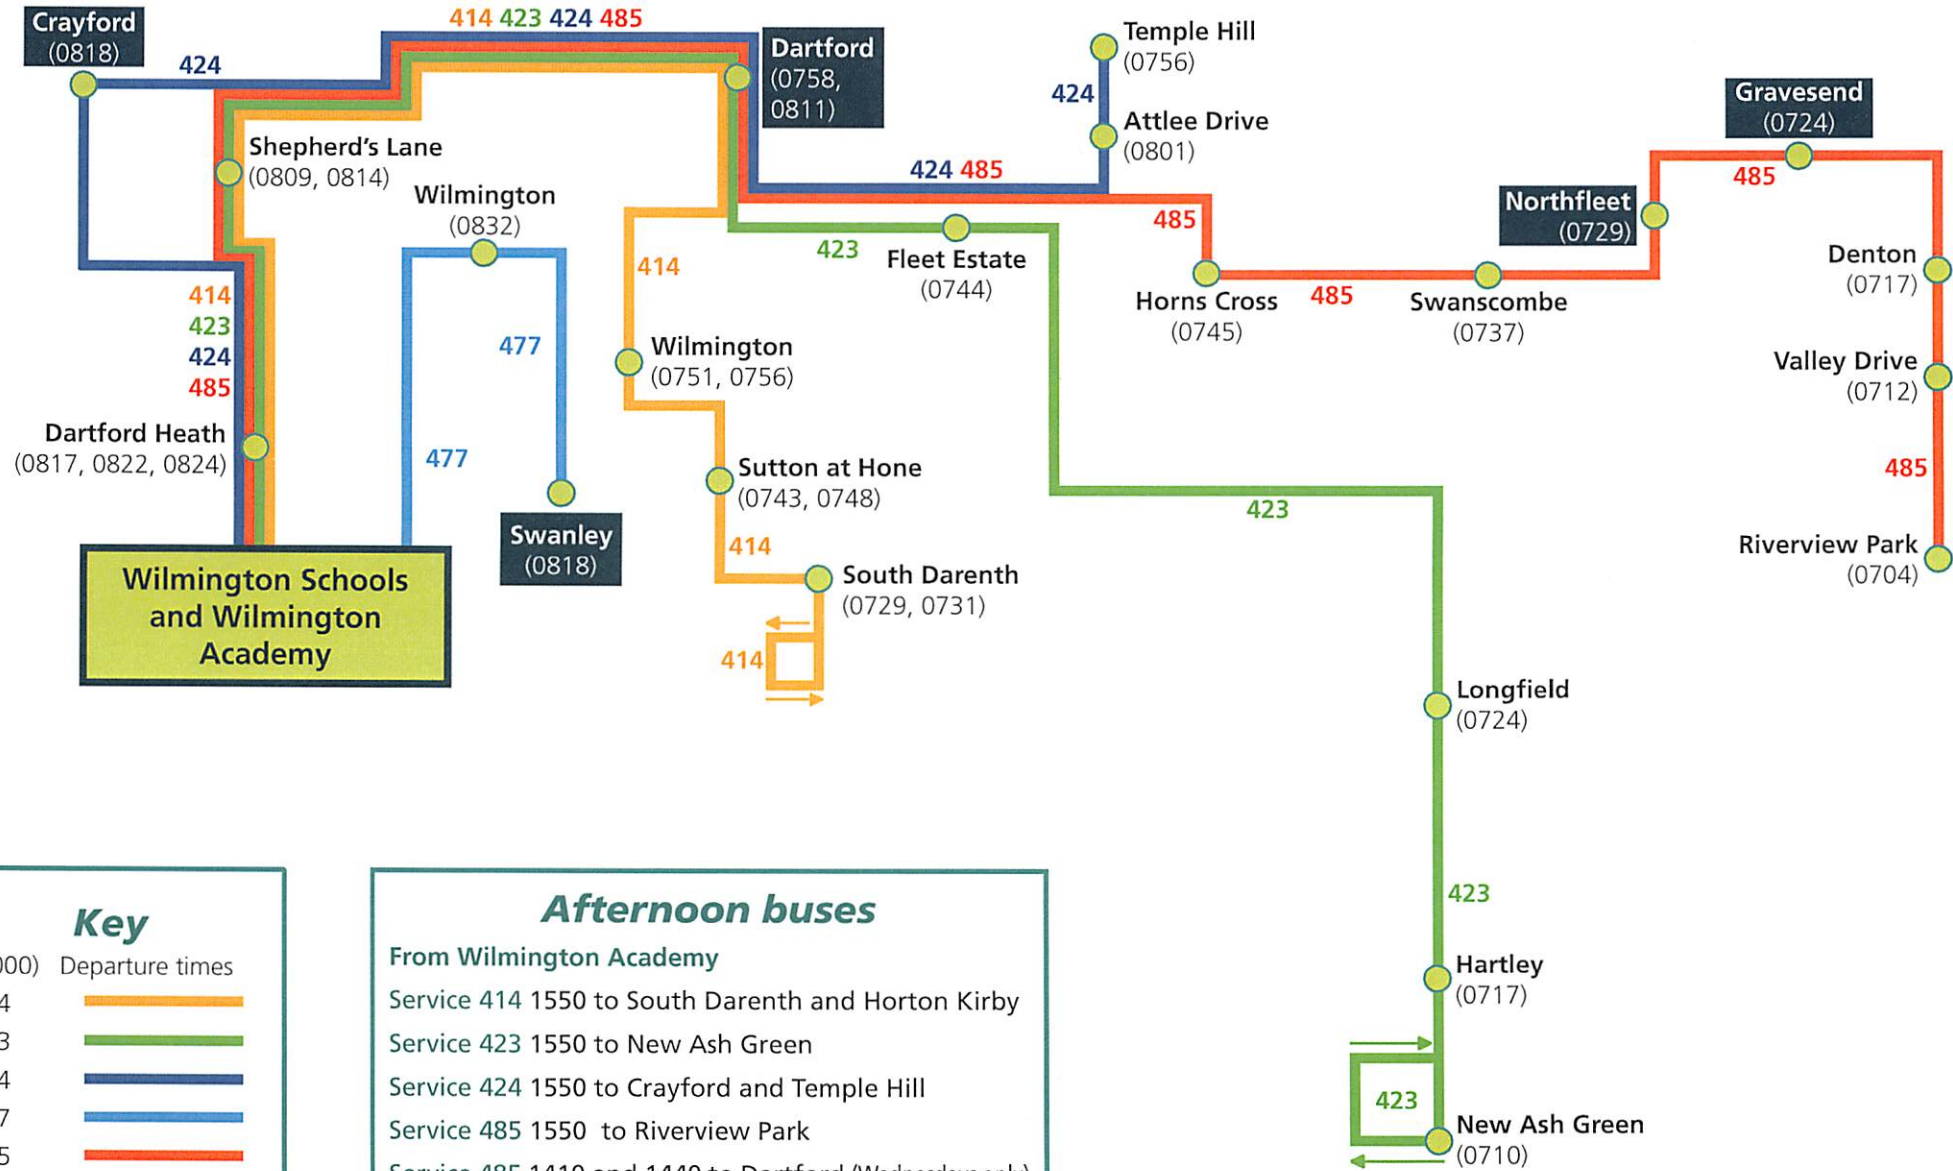

# ARRIVA BUSES DIRECT TO *WILMINGTON SCHOOLS* and *WILMINGTON ACADEMY*

Key	
(0000)	Departure times
414	
423	
424	
477	
485	

Afternoon buses	
From Wilmington Academy	
Service 414	1550 to South Darent and Horton Kirby
Service 423	1550 to New Ash Green
Service 424	1550 to Crayford and Temple Hill
Service 485	1550 to Riverview Park
Service 485	1410 and 1440 to Dartford (Wednesdays only)